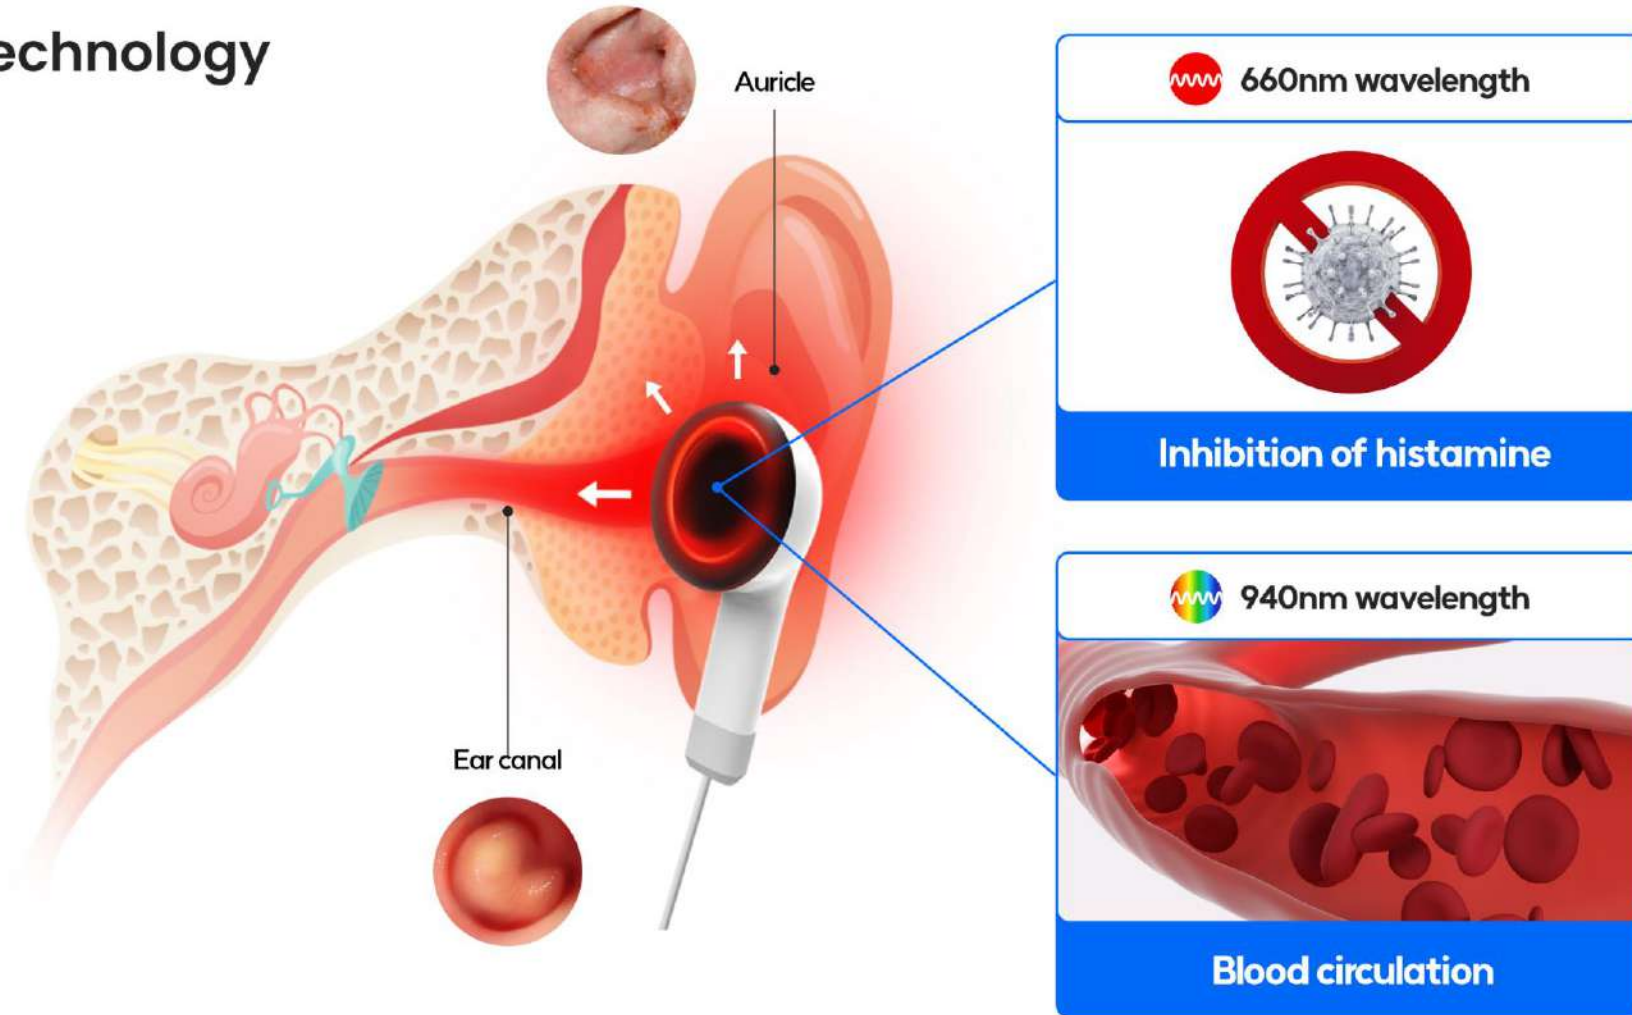

Features

General Infrared Irradiation Device

EARNAP

Safe from burns

Dual IR LED, Nanochip Semiconductor Technology

Irradiate deeply inside

Portable

Technology

A device that inserts parts of wires into the nose to irradiate with infrared rays.

User Guide

- 1 Start using: Press the power button for about 3 seconds to turn on the power.

- 2 Connect the C-type cable of the earbud to the module.

SPECS

Earbuds Spec

Infrared Dual wavelength LED chip

· LED chips emit 660nm and 940nm simultaneously.

Module Spec

- 1 Time control button
- 2 Earbud LED strength adjustment button
- 3 Play/Pause button
- 4 USB C Type port