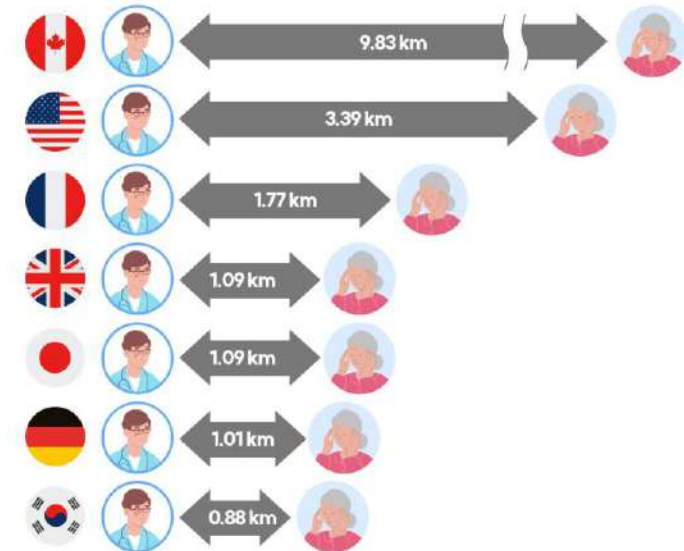

Problems

" Rising Ear Infections, Visiting Hospitals Made Difficult "

The ear infection treatment market

\$1.4B ('24)

Low accessibility of hospitals

Solution

EARNAP

"Just 15 minutes a day,"
at home or anywhere.