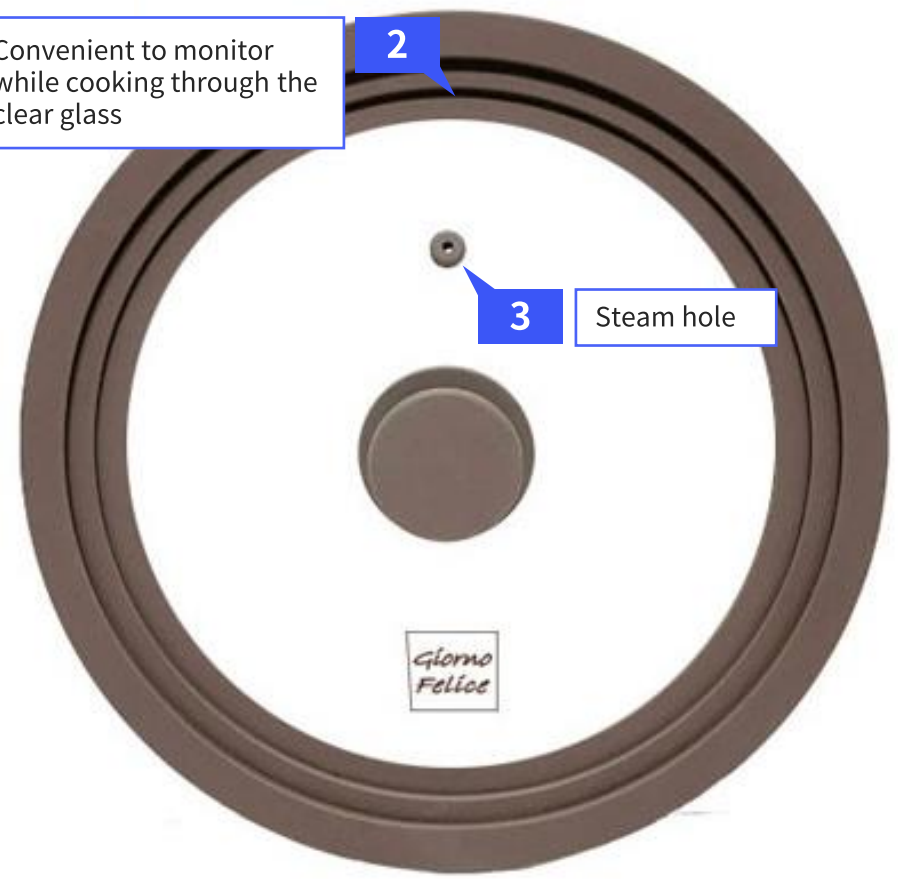

# Silicone Multi Glass Lid M

With the three divided layers, it can be used in various sizes.

#Multisize #For pots #For frying pans

1

Compatible with 3 Sizes

Convenient to monitor while cooking through the clear glass

2

3

Steam hole

Index	Information
Product	Giorno Felice Silicone Multi Glass Lid M
Model	GF – SMCM
Material	Silicone, Glass, Stainless Steel
Dimension (cm)	Fits 26/28/30cm
Weight	745g
Country of Origin	Made in China