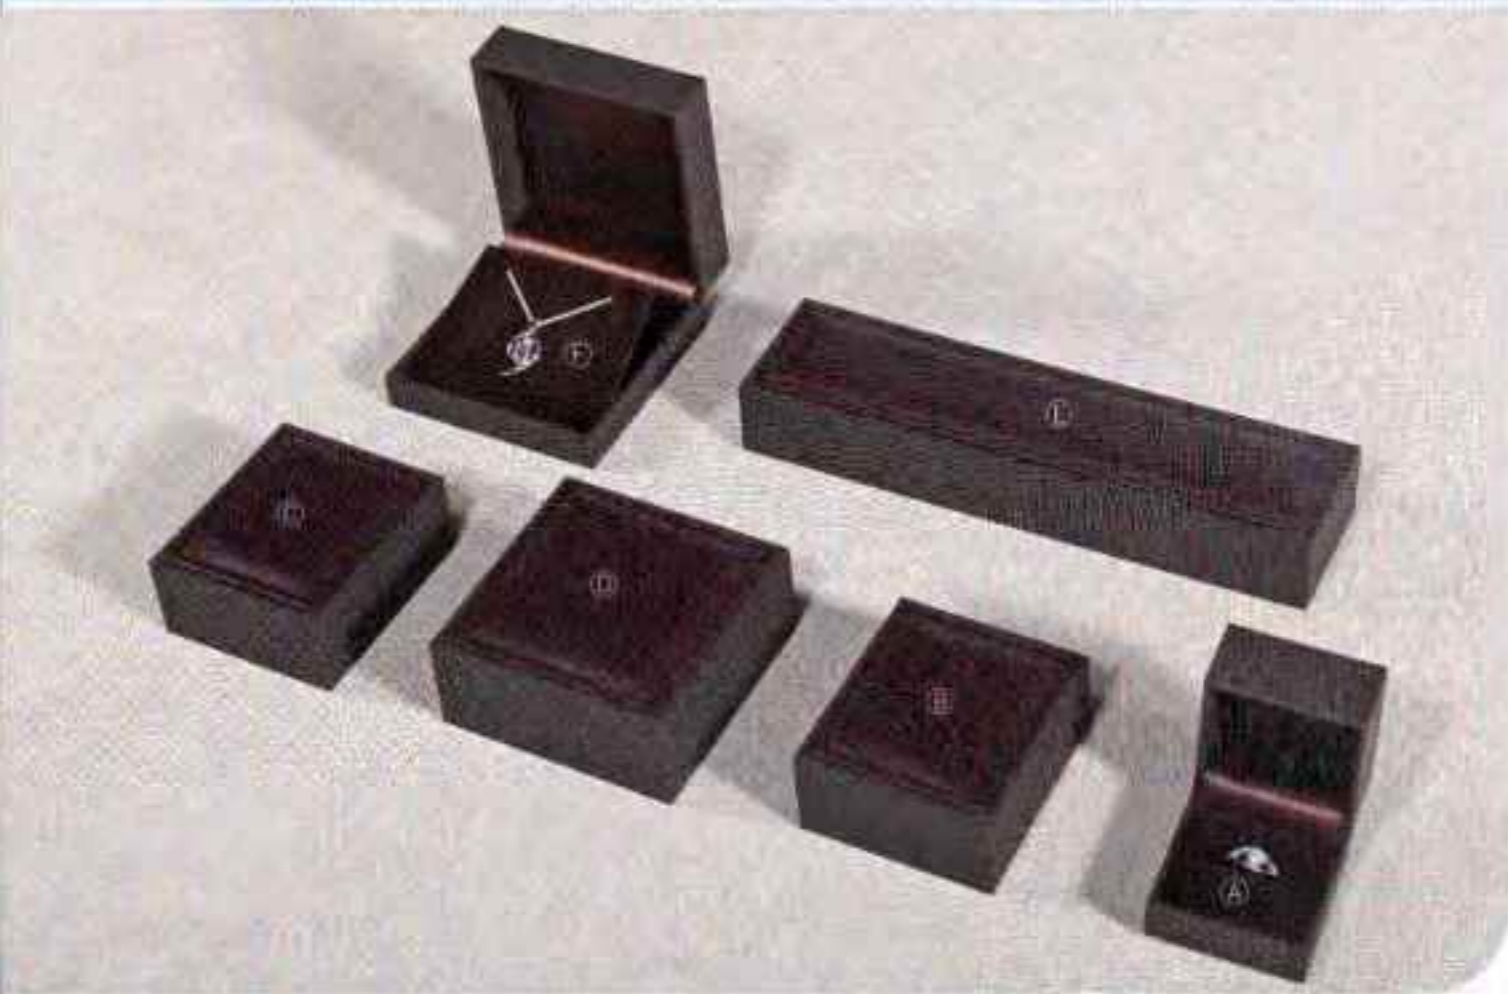

Color available:

Rs Collection

	Style	Dimensions (Length*Width*Height)	Insert
A	Ring	46*52*35mm	R1
B	Stud Earring	46*52*35mm	E2
C	Hoop Earring	46*52*35mm	E3
D	Earring/Pendant	75*92*32mm	P3
E	Pendant	75*92*32mm	P2
F	Bangle/Watch	68*94*45mm	W1
G	Bracelet	245*60*28mm	B1
H	Peels Folder	150*210mm	N10

Color available:

Soft Touch Collection

	Style	Dimensions (Length*Width*Height)	Insert
A	Ring	45*52*25mm	R1
B	Pendant	56*63*30mm	P2
C	Earring	75*65*32mm	E1
D	Bangle/Watch	88*83*31mm	W1
E	Pendant	75*75*50mm	P2
F	Universal box	84*105*60mm	PC
G	Bracelet	211*45*28mm	BT

Color available:

Silk Touch Boxes With Stitched On Top Collection

	Style	Dimensions (Length*Width*Height)	Insert
A	Ring	51*51*42mm	R1
B	Earring/Pendant	68*60*32mm	P3
C	Hoop Earring/Flat Pad box	68*60*32mm	E15
D	Bangle/Watch	88*88*38mm	W1
E	Bracelet	220*55*30mm	B3
F	Pendant	88*88*38mm	P1

Color available:

TH With Paper Collection

	Style	Dimensions (Length*Width*Height)	Insert
A	Stud Earring	50*55*40mm	E2
B	Ring	50*53*45mm	R1
C	Double Ring	75*65*48mm	R1
D	Pendant	70*105*32mm	P2
E	Bangle/Watch	88*110*64mm	WB
F	Bracelet	213*55*25mm	B3
G	SMA Necklace	178*123*32mm	N3
H	LC Necklace	165*185*36mm	N5