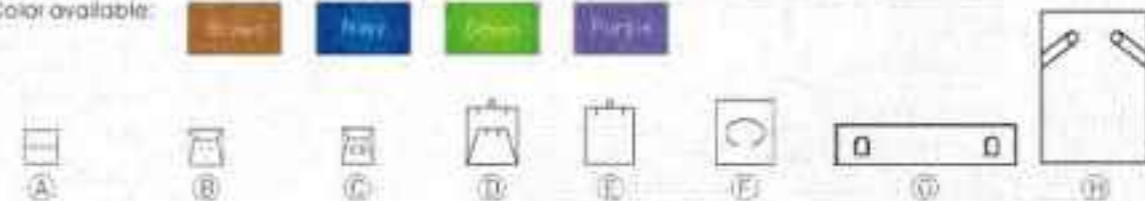

N-Necklace/set

W-Watch/Bangle

E-Earring

R-Ring

P-Pendant/chain

B-Bracelet

Classic Jewelry Box Collection

	Style	Dimensions (Length*Width*Height)	Insert
A	Ring	59*59*50mm	R1
B	Earring	59*68*50mm	E1
C	Pendant	74*89*45mm	P2
D	Bracelet	235*60*40mm	B1
E	Necklace	146*174*32mm	N3

Color available:

Rs Collection

	Style	Dimensions (Length*Width*Height)	Insert
A	Ring	46*52*35mm	R1
B	Stud Earring	46*52*35mm	E2
C	Hoop Earring	46*52*35mm	E3
D	Earring/Pendant	75*92*32mm	P3
E	Pendant	75*92*32mm	P2
F	Bangle/Watch	68*94*45mm	W1
G	Bracelet	245*60*28mm	B1
H	Peels Folder	150*210mm	N10

Color available:

Soft Touch Collection

	Style	Dimensions (Length*Width*Height)	Insert
A	Ring	45*52*25mm	R1
B	Pendant	56*63*30mm	P2
C	Earring	75*65*32mm	E1
D	Bangle/Watch	88*83*31mm	W1
E	Pendant	75*75*50mm	P2
F	Universal box	84*105*60mm	PC
G	Bracelet	211*45*28mm	BT

Color available:

Silk Touch Boxes With Stitched On Top Collection

	Style	Dimensions (Length*Width*Height)	Insert
A	Ring	51*51*42mm	R1
B	Earring/Pendant	68*60*32mm	P3
C	Hoop Earring/Flat Pad box	68*60*32mm	E15
D	Bangle/Watch	88*88*38mm	W1
E	Bracelet	220*55*30mm	B3
F	Pendant	88*88*38mm	P1