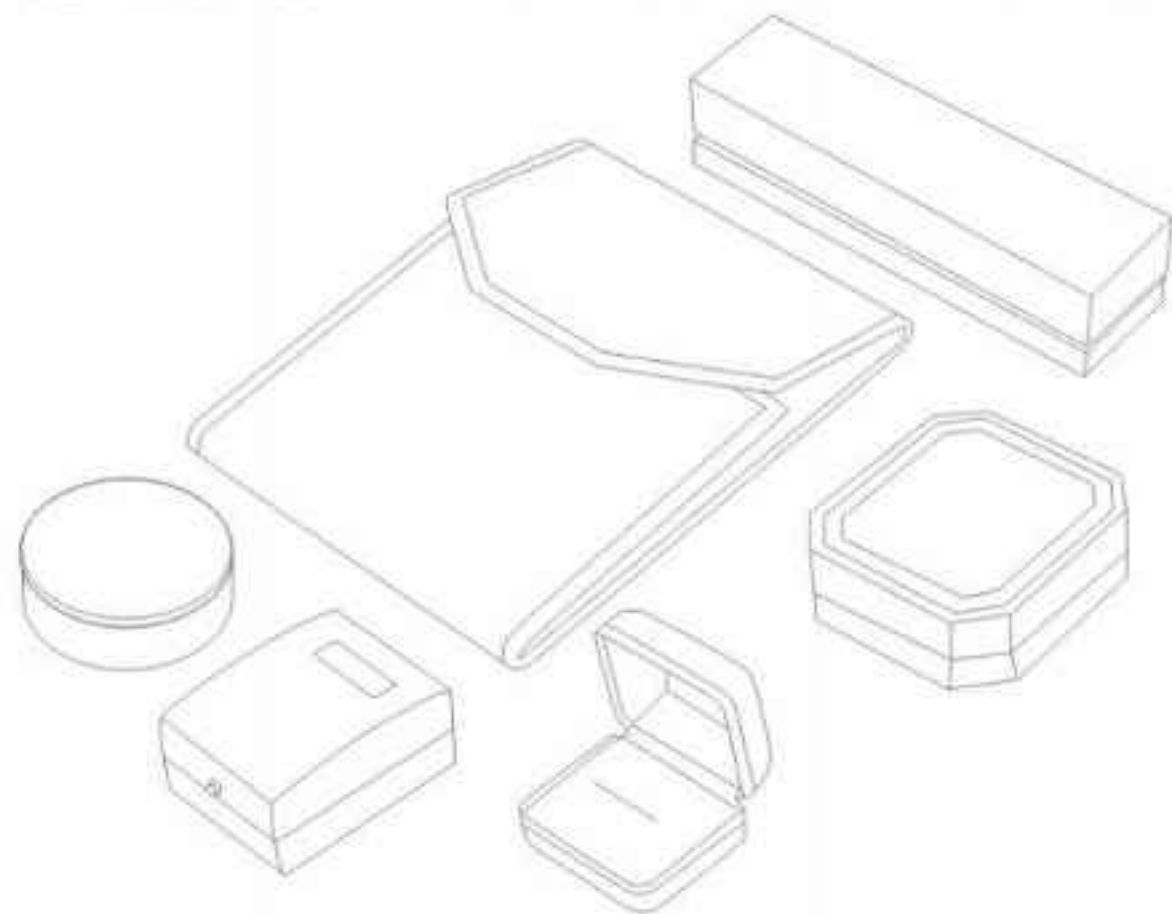

Dongguan Factory:
Shiheng Road, Xiasha Village, Shipai Town,
Dongguan, Guangdong, China, 523350.
(广东省东莞市石排镇下沙村石横大道下沙村委会路口)
Tel: 86-769-86557016 / 007
Fax: 86-769-8557101
Contact: Jessie Lui
Cell Phone: +86 13728215776
E-mail: Nijia168@163.com

Foshan Office:
#716-717, Building 1, Huicong Home Appliances Mall, #1 Guangjiao Road, Beijiao
Village, Shunde District, Foshan City, Guangdong Province, China 528311
广东省佛山市顺德区北滘镇广教路1号慧聪家电城1座716-717
Tel: 0757-22100275
Fax: 0757-22100271
Contact: Jackie Lui
Cell Phone: +86 15986089971
E-mail: Jackie2283@163.com

[Http://www.blueboxpack.com](http://www.blueboxpack.com)
<https://blueboxpack.1688.com>

BLUEBOX®
金宜佳包装