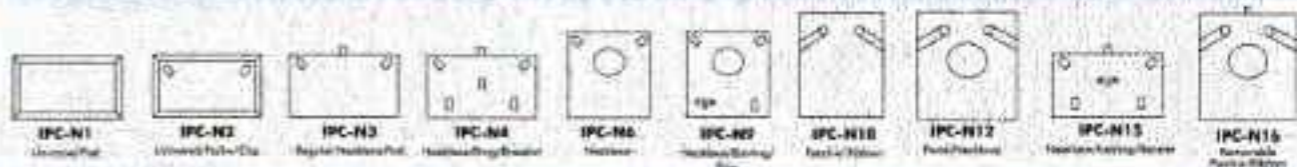

N-Necklace/set

W-Watch/Bangle

E-Earring

R-Ring

P-Pendant/chain

B-Bracelet

Classic Jewelry Box Collection

	Style	Dimensions (Length*Width*Height)	Insert
A	Ring	59*59*50mm	R1
B	Earring	59*68*50mm	E1
C	Pendant	74*89*45mm	P2
D	Bracelet	235*60*40mm	B1
E	Necklace	146*174*32mm	N3

Color available:

Rs Collection

	Style	Dimensions (Length*Width*Height)	Insert
A	Ring	46*52*35mm	R1
B	Stud Earring	46*52*35mm	E2
C	Hoop Earring	46*52*35mm	E3
D	Earring/Pendant	75*92*32mm	P3
E	Pendant	75*92*32mm	P2
F	Bangle/Watch	68*94*45mm	W1
G	Bracelet	245*60*28mm	B1
H	Peels Folder	150*210mm	N10

Color available:

Soft Touch Collection

	Style	Dimensions (Length*Width*Height)	Insert
A	Ring	45*52*25mm	R1
B	Pendant	56*63*30mm	P2
C	Earring	75*65*32mm	E1
D	Bangle/Watch	88*83*31mm	W1
E	Pendant	75*75*50mm	P2
F	Universal box	84*105*60mm	PC
G	Bracelet	211*45*28mm	BT

Color available:

Silk Touch Boxes With Stitched On Top Collection

	Style	Dimensions (Length*Width*Height)	Insert
A	Ring	51*51*42mm	R1
B	Earring/Pendant	68*60*32mm	P3
C	Hoop Earring/Flat Pad box	68*60*32mm	E15
D	Bangle/Watch	88*88*38mm	W1
E	Bracelet	220*55*30mm	B3
F	Pendant	88*88*38mm	P1