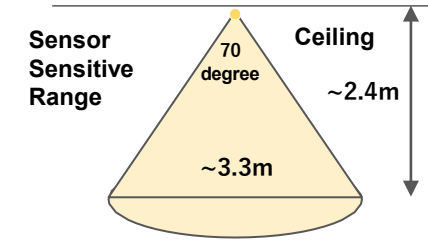

PRODUCT

KL-B01

2 mode option

Continuous mode

With ON / OFF mode, when ON it always deodorize and sterilize while lighting

Sensor mode

When the sensor detects a person, it deodorizes and sterilizes while lighting automatically

Product name	Turned K KL-B01
Model number	KL-B01 Warm White
Suggested retail price	Open
Adaptive space	Approx.3.6m³
External dimensions	Diameter 92.5mm x Height 153mm
Weight	Approx.340g
Power supply	Rated input: AC100-240V 50 / 60Hz
Power consumption	Maximum 10W Minimum 5.4W
Total luminous flux	485lm
Color temperature	2700 k