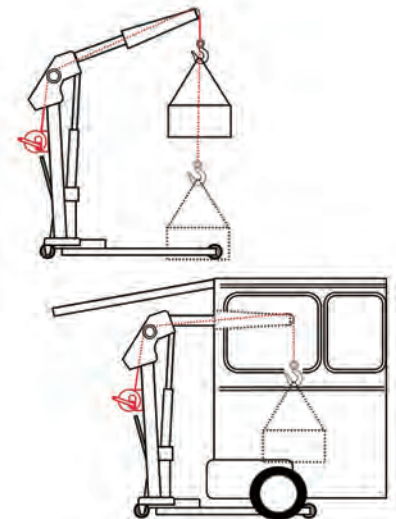

Capacities from
100kg(220lbs) to 3,000kg(6,600lbs)
GM-GS Series

Example

Quality Certificate **CE**

Openable Lid

One drum hand winch with four wire ropes

Engine Crane

Floating Pier

Stage Lighting