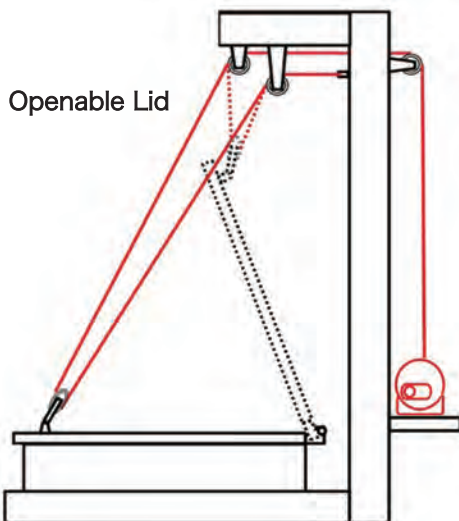

Capacities from
100kg(220lbs) to 3,000kg(6,600lbs)
GM-GS Series

Example

Quality Certificate **CE**

Openable Lid

One drum hand winch with four wire ropes

Engine Crane

Floating Pier

Stage Lighting