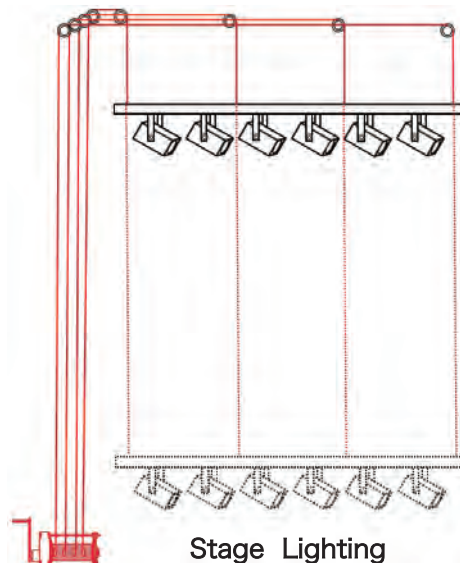

Capacities from
100kg(220lbs) to 3,000kg(6,600lbs)
GM-GS Series

Example

Quality Certificate **CE**

Openable Lid

One drum hand winch with four wire ropes

Engine Crane

Floating Pier

Stage Lighting