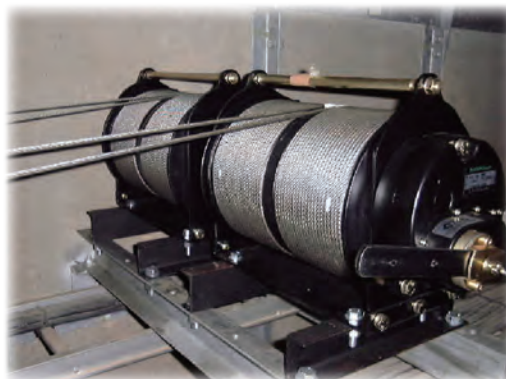

Capacities from
100kg(220lbs) to 3,000kg(6,600lbs)
GM-GS Series

Example

Quality Certificate **CE**

Openable Lid

One drum hand winch with four wire ropes

Engine Crane

Floating Pier

Stage Lighting