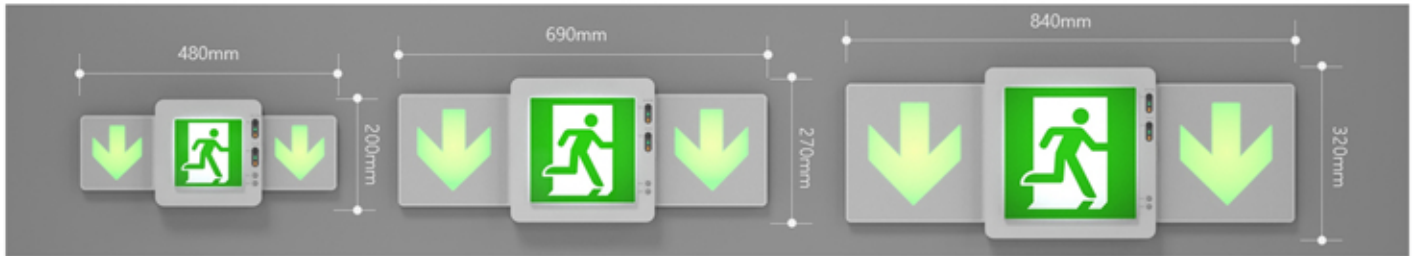

Industrial goods

I Intelec (Smart Evacuation Instructions)

Guaranteed evacuation route made by AIoT tech

Intelec is a total solution system that applies AIoT and wireless communication technology. LED Arrows and voice instructions direct **safe evacuation directions** and behavioral tips, and AI **automatically** generates safe evacuation routes. Then, the ISED directs escape routes with LED arrows and voice guidance.

- **Supports continuous monitoring** : Has a constant flashing state on induction lamps, showing remaining battery capacity, etc.
- **24/7 maintenance** : Downsizes workforce and resource expenses
- **Independent power supply** : Is unaffected by a poor power supply.

Product Info	
Size	Small: 480 x 200 (mm) Medium: 690 x 270 (mm) Large: 840 x 320 (mm)
MOQ	100 EA