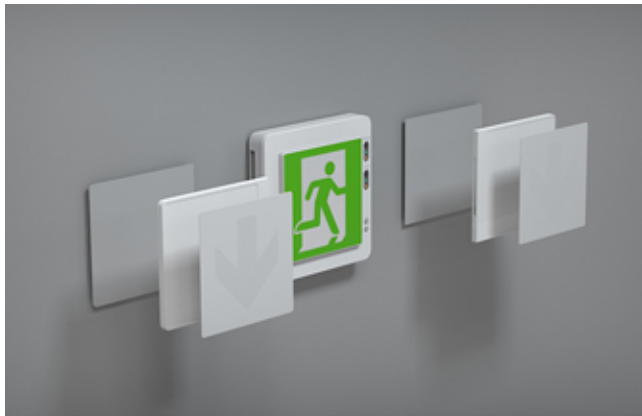

Industrial goods

I Intelec (Smart Evacuation Instructions)

Guaranteed evacuation route made by AIoT tech

Intelec is a total solution system that applies AIoT and wireless communication technology. LED Arrows and voice instructions direct **safe evacuation directions** and behavioral tips, and AI **automatically** generates safe evacuation routes. Then, the ISED directs escape routes with LED arrows and voice guidance.

- **Supports continuous monitoring** : Has a constant flashing state on induction lamps, showing remaining battery capacity, etc.
- **24/7 maintenance** : Downsizes workforce and resource expenses
- **Independent power supply** : Is unaffected by a poor power supply.

Product Info	
Size	Small: 480 x 200 (mm) Medium: 690 x 270 (mm) Large: 840 x 320 (mm)
MOQ	100 EA