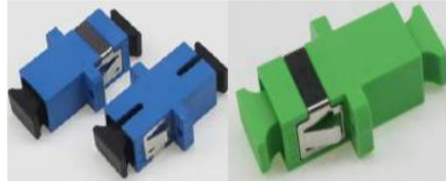

Fiber Optic Adapter

Adapter SC/LC/FC/ST/MPO/MU/MTRJ/DIN/SMA

Adapter SC SX Series

SC SX adapter w/o flange APC MM OM3 OM4

SC SX adapter APC MM OM3 OM4

Side-shutter adapter Side-shutter adapter w/o flange sc upc transparent side-shutter metal adapter sc apc transparent side-shutter plastic adapter

sc apc avoid laser adapter sc upc sm sx avoid laser adapter w/o flange sc apc sm sx avoid laser adapter w/o flange sc push shutter adapter w/o flange sc push shutter adapter

SC SX one-piece adapter APC

black cover metal adapter green cover metal adapter

sc sm apc sx Original seiko adapter sc sm upc sx Original seiko adapter sc apc sm sx shrapnel adapter sc upc sm sx shrapnel adapter SC SM SX Adapter with legs