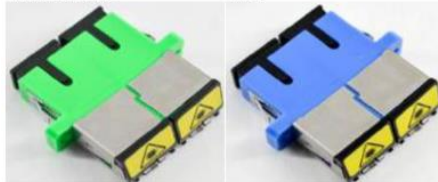

black cover metal adapter green cover metal adapter

sc sm apc sx Original seiko adapter sc sm upc sx Original seiko adapter sc apc sm sx shrapnel adapter sc upc sm sx shrapnel adapter SC SM SX Adapter with legs

Adapter SC DX Series

sc dx welding adapter without flange

APC

MM

OM3

OM4

sc dx welding adapter with flange

APC

MM

OM3

OM4

sc apc dx adapter with metal protector

sc upc dx adapter with metal protector

Adapter LC SX Series

lc sx adapter

APC